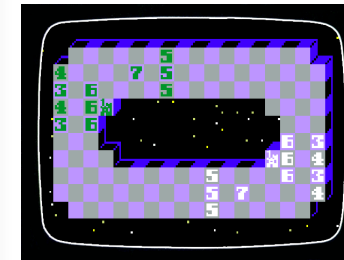

MINDSTRIKE
(For 1 or 2 players)

A futuristic, 3-dimensional space version of a chessboard game. Updated to make the computer smarter and decide moves more quickly, plus other enhancements. No keyboard needed – just use your controller!