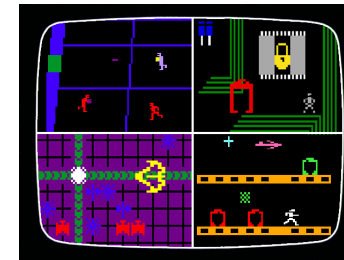

BATTLESTAR GALACTICA SPACE BATTLE

(For 1 or 2 players)

This version brings the show to life! You start with four level choices. The game progressively advances levels! Cyclons continue deploying squadrons as you wipe out each one. *Intellivoice enhanced!*

SUPER PRO BUMP 'N' JUMP

(For 1 or 2 players)

Send cars screeching off the road, but don't total your own car! Set options: random or original road order, bonus level, number of lives, and music on/off. Drive on roads you've never seen before!

LOCK 'N' CHASE REVENGE OF LUPIN

(For 1 or 2 players)

Lupin the thief is back robbing a local bank, and this time he wants revenge! Lock 'n' Chase gets the "super pro" treatment with new mazes and colors, plus multiple options to customize gameplay.