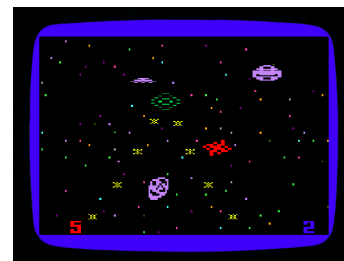

ROCK 'EM SOCK 'EM SUPER PRO BOXING

(For 1 or 2 players)

Super Pro Boxing brings you 1-player boxing! Five levels of play provide challenging matches, a strength indicator for each fighter, and many enhancements to make the game more fun.

SPACE INVADERS

(For 1 player)

The classic shooter finally comes to Intellivision in this update to Space Armada that makes the game feel just like Space Invaders. Game play options have been added, including four difficulty levels, and additional new sound effects!