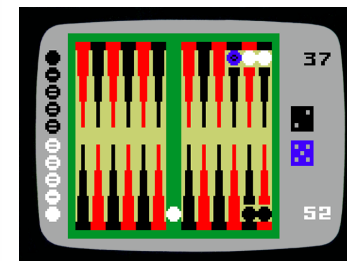

SUPER PRO BUMP 'N' JUMP

(For 1 or 2 players)

Send cars screeching off the road, but don't total your own car! Set options: random or original road order, bonus level, number of lives, and music on/off. Drive on roads you've never seen before!

LOCK 'N' CHASE REVENGE OF LUPIN

(For 1 or 2 players)

Lupin the thief is back robbing a local bank, and this time he wants revenge! Lock 'n' Chase gets the "super pro" treatment with new mazes and colors, plus multiple options to customize gameplay.

TRON ANTHOLOGY

(For 1 player)

Welcome to the world of Tron. Enter a futuristic adventure spanning four enhanced and improved games: Deadly Discs, Solar Sailer, Maze-A-Tron, and Adventures of Tron. These games feature new options and levels.