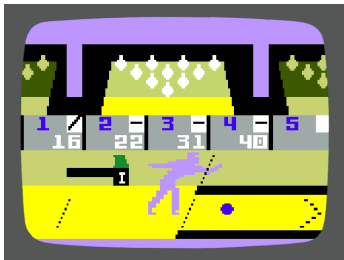

**STRIKER!
SUPER PRO BOWLING**
(For 1 or 2 players)

Plays like the original PBA Bowling but better! A left-handed bowler is now really left handed. Game play moves along quickly. Play Bowling or Pick-up Spares. Game options are shown at the end of each game.