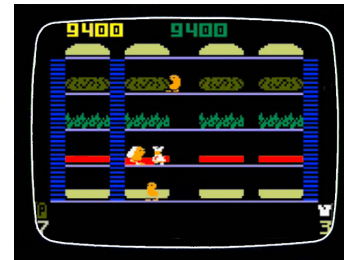

SUPER CHEF BT
(For 1 or 2 players)

They're back! The old gang is still after Chef Peter Pepper, and they're not making life any easier for him. Each challenge that you face is randomly selected from a total of 69 mazes. Includes three new bonuses and condiments!