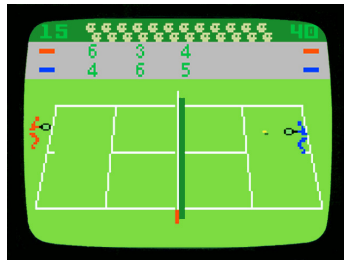

SUPER PRO GAMMON

(For 1 or 2 players)

Play nine different gammon games, including hypergammon, Dutch gammon, sudden death, and more. Track how many games you win or lose. The pip count is refreshed automatically, and you can end the game whenever you like.

SHARK SHARK 2!

(For 1 or 2 players)

It's survival of the fittest in an ocean populated with seahorses, crabs, lobsters, jellyfish, and other fishies. And one big shark! More fun for two players! Choose the length of a game. If you're eaten before time runs out, return with a new life!

**STRIKER!
SUPER PRO BOWLING**
(For 1 or 2 players)

Plays like the original PBA Bowling but better! A left-handed bowler is now really left handed. Game play moves along quickly. Play Bowling or Pick-up Spares. Game options are shown at the end of each game.

SUPER PRO TENNIS
(For 1 or 2 players)

Now you can play tennis against a challenging computer opponent. Choose from four skill levels and the number of sets to play. Even change levels during play. A new feature lets you lob the ball to catch your opponent off guard!