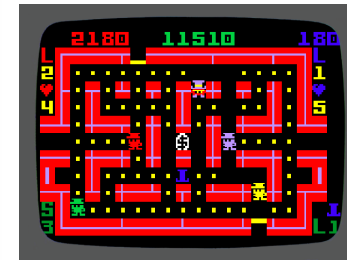

BATTLESTAR GALACTICA SPACE BATTLE

(For 1 or 2 players)

This version brings the show to life! You start with four level choices. The game progressively advances levels! Cyclons continue deploying squadrons as you wipe out each one. *Intellivoice enhanced!*

SUPER PRO BUMP 'N' JUMP

(For 1 or 2 players)

Send cars screeching off the road, but don't total your own car! Set options: random or original road order, bonus level, number of lives, and music on/off. Drive on roads you've never seen before!