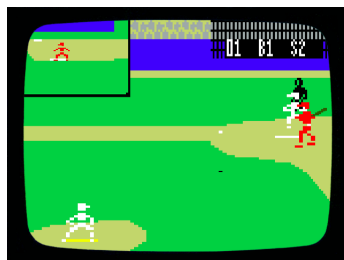

**SUPER SERIES
BASEBALL**
(For 1 or 2 players)

Plays more like a game now than a simulation. Players move faster and screens change quicker (some are completely bypassed). Real player names with original statistics. No keyboard needed!